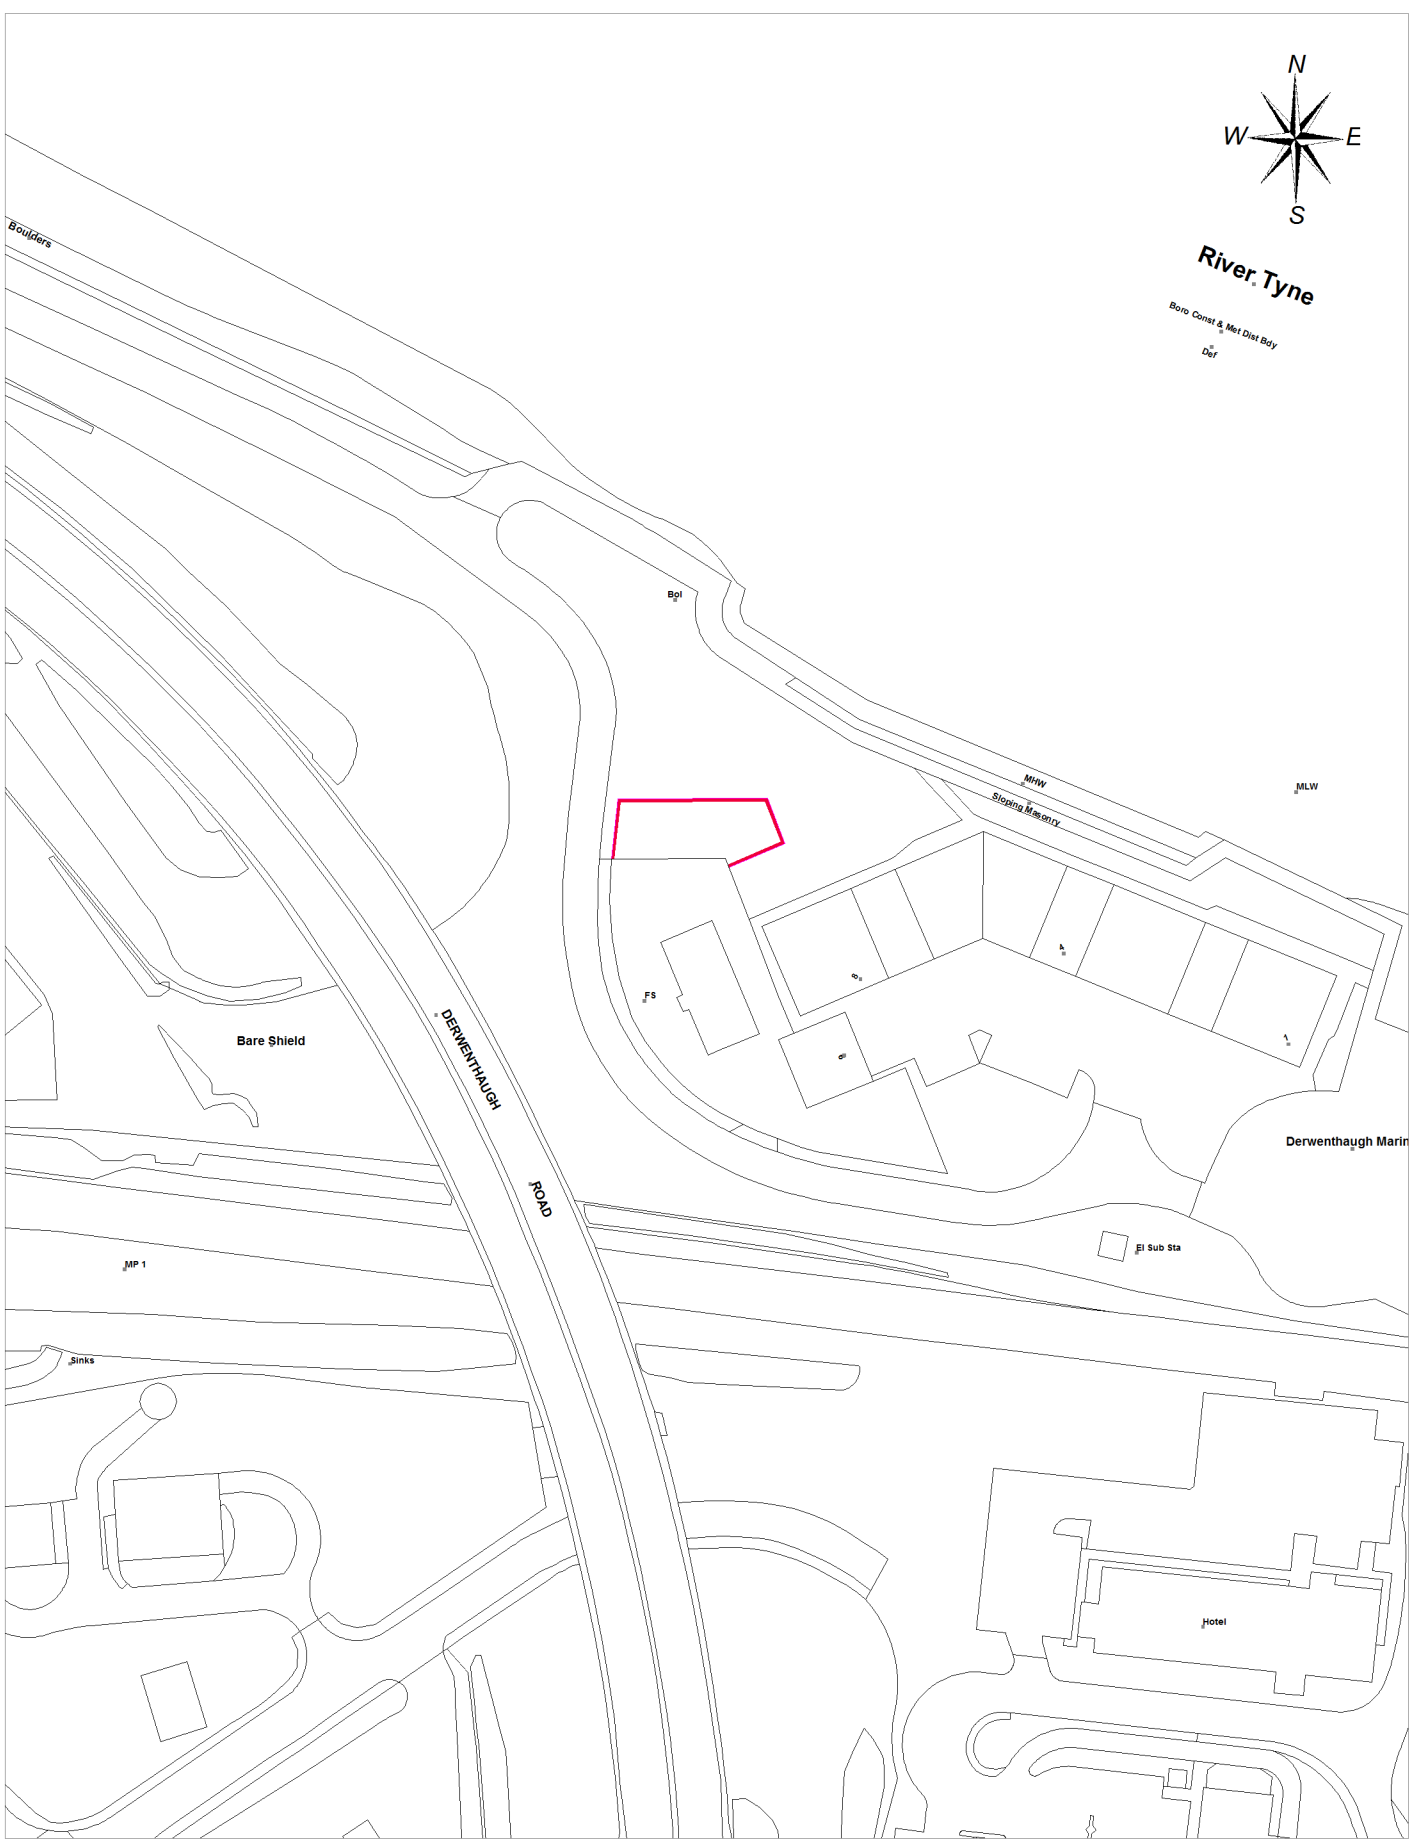

River Tyne

Boro Const & Met Dist Bdy
Def

Title

Land at Derwenthaugh Marina [A]
Derwenthaugh Road, Blaydon On Tyne, NE21 5LL

Scale
1 : 1250

Date Created
23rd March 2018

Drawn By
M Hawkyard

Drawing Number
003608 (A)

Rev
00

Date Printed
23rd March 2018

O/S NUMBER
NZ2063SW